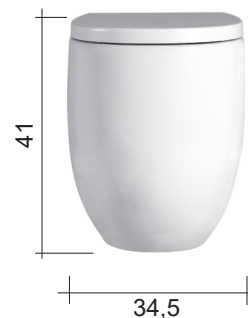

NIC

VASO TERRA MILK

cod. 003 279

Vaso a terra scarico a parete brida interna completamente smaltata cm.52x34,5xh.41 completo di fissaggi
 Back to wall wc wall waste direct flush glazed totally 52x34,5xh.42 cm. fixing kit included