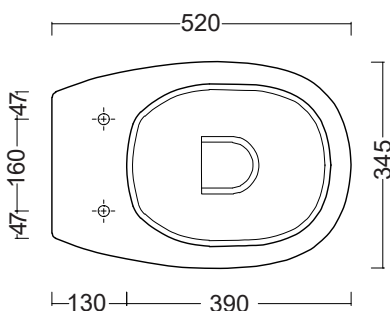

NIC

VASO TERRA MILK

cod. 003 279

Vaso a terra scarico a parete brida interna completamente smaltata cm.52x34,5xh.41 completo di fissaggi
 Back to wall wc wall waste direct flush glazed totally 52x34,5xh.42 cm. fixing kit included