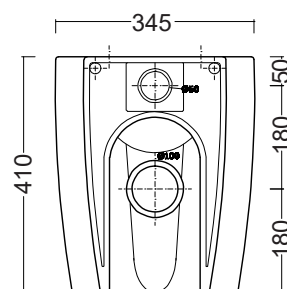

NIC

VASO TERRA MILK

cod. 003 279

Vaso a terra scarico a parete brida interna completamente smaltata cm.52x34,5xh.41 completo di fissaggi
 Back to wall wc wall waste direct flush glazed totally 52x34,5xh.42 cm. fixing kit included

cod. 007 088
 Curva tecnica x scarico a terra
 Technical elbow for floor drain waste

cod. 007 767
 Tubo di collegamento
 Connecting pipe

cod. 005 527
 Coprivaso in termoindurente quick release
 Thermosetting seat&cover quick release