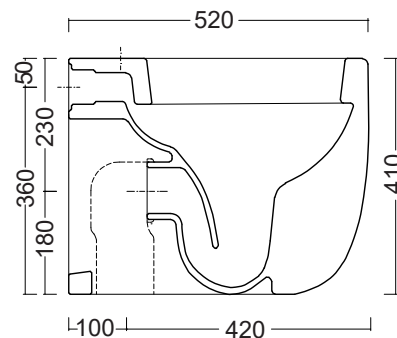

NIC

VASO TERRA MILK

cod. 003 279

Vaso a terra scarico a parete brida interna completamente smaltata cm.52x34,5xh.41 completo di fissaggi
 Back to wall wc wall waste direct flush glazed totally 52x34,5xh.42 cm. fixing kit included