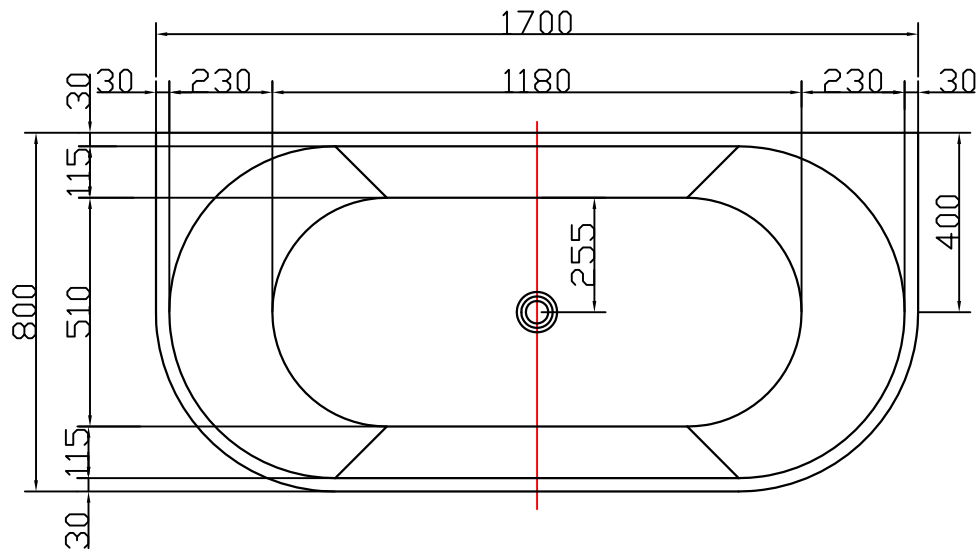

ALEXA-ACRYL WHITE MATT

Code 290306

IDEAVIT

specification

1700X800X580